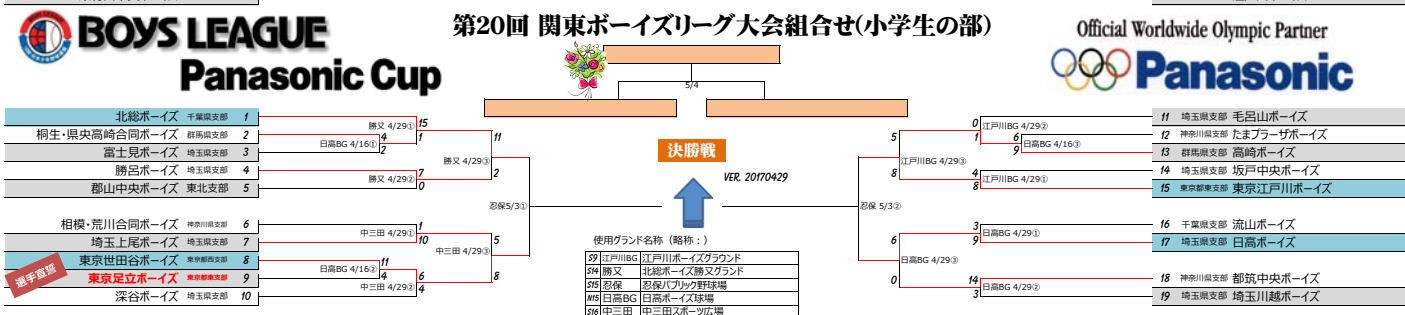

Table of venue names (使用グラウンド名称) for the East Block, listing locations such as 宇都宮, 狭山, etc.

Table of team rankings for the West Block (武蔵狭山ボーイズ) in the 20th Kanto Boys League Cup (中学生の部). Lists teams like 三和, 古河市民, etc., with their respective scores and positions.

Table of team rankings for the South Block (南ブロック) in the 20th Kanto Boys League Cup (小学生の部). Lists teams like 相模原北, 大田中央, etc., with their respective scores and positions.

Table of venue names (使用グラウンド名称) for the South Block, listing locations such as 相模原, 大田, etc.

Table of team rankings for the East Block (東京東部ボーイズ) in the 20th Kanto Boys League Cup (小学生の部). Lists teams like 関東村, 成城, etc., with their respective scores and positions.

Table of team rankings for the West Block (小田原・江戸川南ボーイズ) in the 20th Kanto Boys League Cup (小学生の部). Lists teams like 北杜, 甲府中央, etc., with their respective scores and positions.

Table of venue names (使用グラウンド名称) for the West Block, listing locations such as 北杜, 甲府, etc.

Table of team rankings for the East Block (東京西部ボーイズ) in the 20th Kanto Boys League Cup (小学生の部). Lists teams like 日野, 相模原北, etc., with their respective scores and positions.